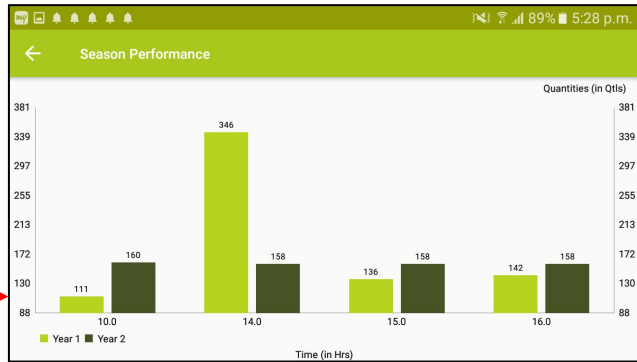

GRAPH PRESENTATION

- View Daily crushing performance graph

- View Season crushing performance graph

VIRGIN 4:21 PM

Famous

PURCHASE All Quantity in Quintals

TODAY .00

TODATE 71,39,249.00

LAST YEAR 81,97,239.00

PURCHASE Vs Receipt All Quantity in Quintals

	Today	Todate
PURCHASE	.00	71,39,249.00
RECEIPT	.00	81,97,239.00

DAILY CRUSHING All Quantity in Quintals

	Crushing	Last Date
LAST HOUR	.00	71,39,249.00
PAID AMOUNT	.00	81,97,239.00
TODATE	81,97,239.00	

Daily Performance Season Performance

GET PLOT INFORMATION

Select Village- Once user click on Select village than a drop-down list will appear. User need to select the village to know the plot information.

Latitude/Longitude- Those are the values coming by Google API. Its indicate the current user position.

Search- User need to click on “Search” button to know the selected village plot information.

SHOW PLOT INFORMATION