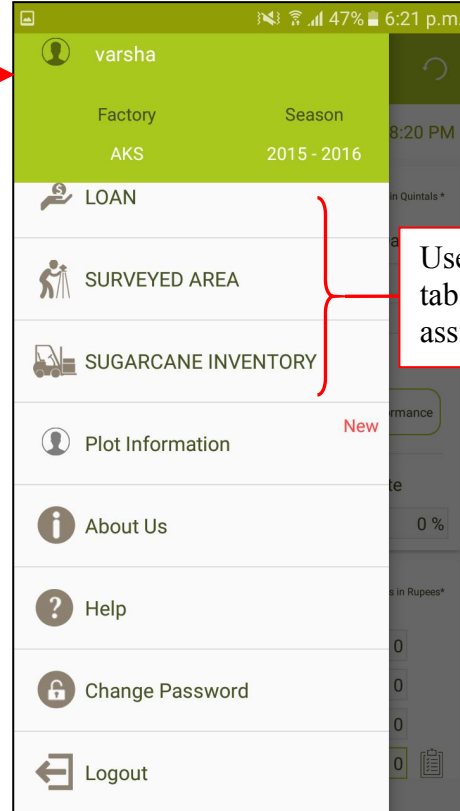

Login- Go with login using correct user-id and password

Unable to login- Call us directly

USER DASHBOARD

Navigation- For quick access

Refresh data- Click for check updated values

Report- Click for check report

Graph- Click for open report in graph

TODAY- Today values

TODATE- Till date values

LASTYEAR- Last year values

The screenshot shows a mobile application interface for 'Famous'. The top navigation bar is green with a white hamburger menu icon on the left and a white refresh icon on the right. Below the header, there are three main data sections: 'PURCHASE', 'PURCHASE Vs Receipt', and 'DAILY CRUSHING'. Each section displays values for 'Today', 'Todate', and 'Last Year'. At the bottom, there are two buttons: 'Daily Performance' and 'Season Performance'. Red callout boxes with lines pointing to specific UI elements are placed around the dashboard.

- Navigation: Hamburger menu icon
- Refresh data: Refresh icon
- Today value: TODAY label
- Till date value: TODATE label
- Last year value: LAST YEAR label
- Open report: Report icon
- Open graph: Daily Performance and Season Performance buttons

NAVIGATION

Navigation bar have shortcuts to access mobile app functionality.

User can only view tabs those are assign by admin.

REPORT VIEW

User can view complete season receipt & purchase comparison details report on clicking "Todate value"