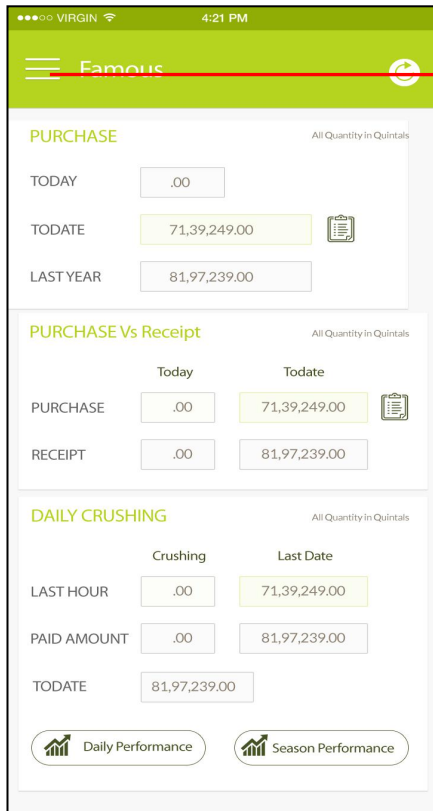

NAVIGATION

Navigation bar have shortcuts to access mobile app functionality.

User can only view tabs those are assign by admin.