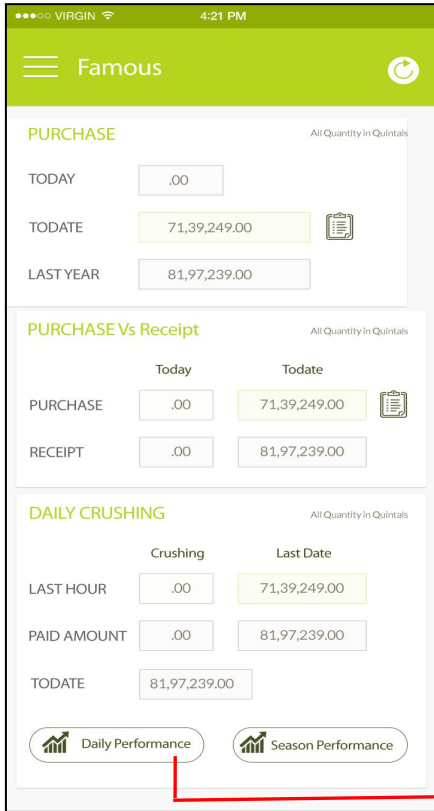

GRAPH PRESENTATION

- View Daily crushing performance graph