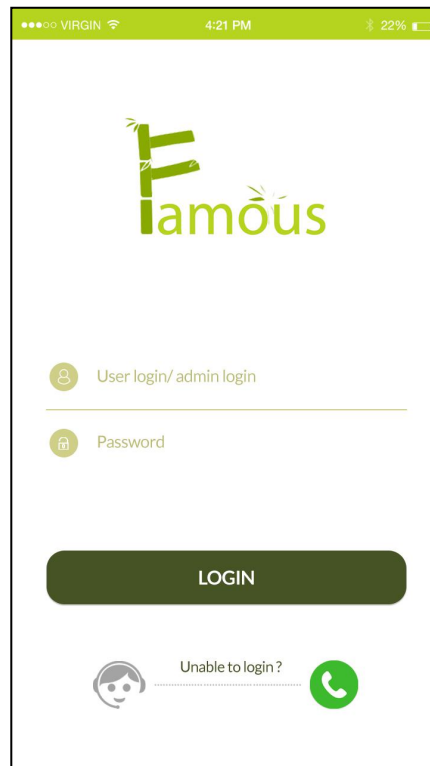

USER MANUAL
OF
Famous Android Application
Version 1.0.4

Available on:

DEVELOPED BY:
AKS SOFTWARE LIMITED
SECTOR 63, NOIDA
PIN- 201301

TABLE OF CONTENTS

1 INTRODUCTION.....	3
2 LOGIN SCREEN.....	4
3 USER DASHBOARD.....	5
4 NAVIGATION.....	6
5 REPORT VIEW.....	7
6 GRAPH PRESENTATION.....	8
6.1 View Daily crushing performance graph.....	9
6.2 View Season crushing performance graph.....	10
7 PLOT INFORMATION.....	11
7.1 GET PLOT INFORMATION.....	11
7.2 SHOW PLOT INFORMATION.....	12
8 CHANGE PASSWORD.....	13
9 RECOVERY VALUES.....	14

- Purchase
- Receipt
- Daily crushing
- Payments
- Supply Tickets
- Loan
- Surveyed Area
- Sugarcane Inventories

LOGIN SCREEN

User login- Provided by Factory owner/AKS team

Password- Provided by Factory Admin or AKS team

Login- Go with login using correct user-id and password

Unable to login- Call us directly

USER DASHBOARD

Navigation- For quick access

Refresh data- Click for check updated values

Report- Click for check report

Graph- Click for open report in graph

TODAY- Today values

TODATE- Till date values

LASTYEAR- Last year values

The screenshot shows a mobile application interface for 'Famous'. The top navigation bar is green with a white hamburger menu icon on the left and a white refresh icon on the right. Below the header, there are three main data sections: 'PURCHASE', 'PURCHASE Vs Receipt', and 'DAILY CRUSHING'. Each section displays values for 'Today', 'Todate', and 'Last Year'. At the bottom, there are two buttons: 'Daily Performance' and 'Season Performance'. Red callout boxes with lines pointing to specific UI elements are placed around the dashboard.