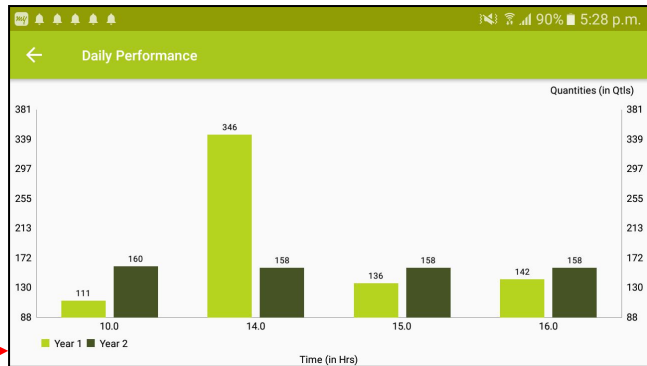

📈 Daily Performance
📈 Season Performance

📶 90% 🔋 5:33 p.m.

←
Payments

Date	Cane Price	Paid Amount	Loan Recovered	Balance Amount	CF Of Balance Amount
02-Nov-2016	1,9819.80	1,9819.80	0.00	0.00	0.0
04-Nov-2016	3,0925.13	3,0925.13	0.00	0.00	0.0
05-Nov-2016	28,4723.70	28,4723.70	0.00	0.00	0.0
06-Nov-2016	7,98,5109.72	7,96,5229.07	4537.00	1,5343.65	15343.65
07-Nov-2016	11,97,0478.78	11,91,0344.68	2038.65	5,8095.45	73439.1
08-Nov-2016	16,69,4894.30	16,60,9664.75	0.00	8,5229.55	158668.65
09-Nov-2016	18,66,6490.71	18,58,0558.53	2,0352.33	6,5579.85	224248.5
10-Nov-2016	19,56,5414.35	19,35,8161.29	4,2393.00	16,4860.06	389108.559
11-Nov-2016	18,63,4923.83	18,50,3480.81	4310.67	12,7132.35	516240.909
12-Nov-2016	19,19,7769.73	19,06,2123.14	2,2260.59	11,3386.00	629626.909
13-Nov-2016	17,91,3317.05	17,69,0151.59	6713.56	21,6451.90	846078.809
14-Nov-2016	19,33,4141.26	19,13,7927.73	3,6395.21	15,9818.32	1005897.129
Total (Rs)	6,55,36,4116.75	4,33,35,2428.67	60,6422.35	2,21,40,5265.73	

GRAPH PRESENTATION

- View Daily crushing performance graph

- View Season crushing performance graph

VIRGIN 4:21 PM

Famous

PURCHASE All Quantity in Quintals

TODAY .00

TODATE 71,39,249.00