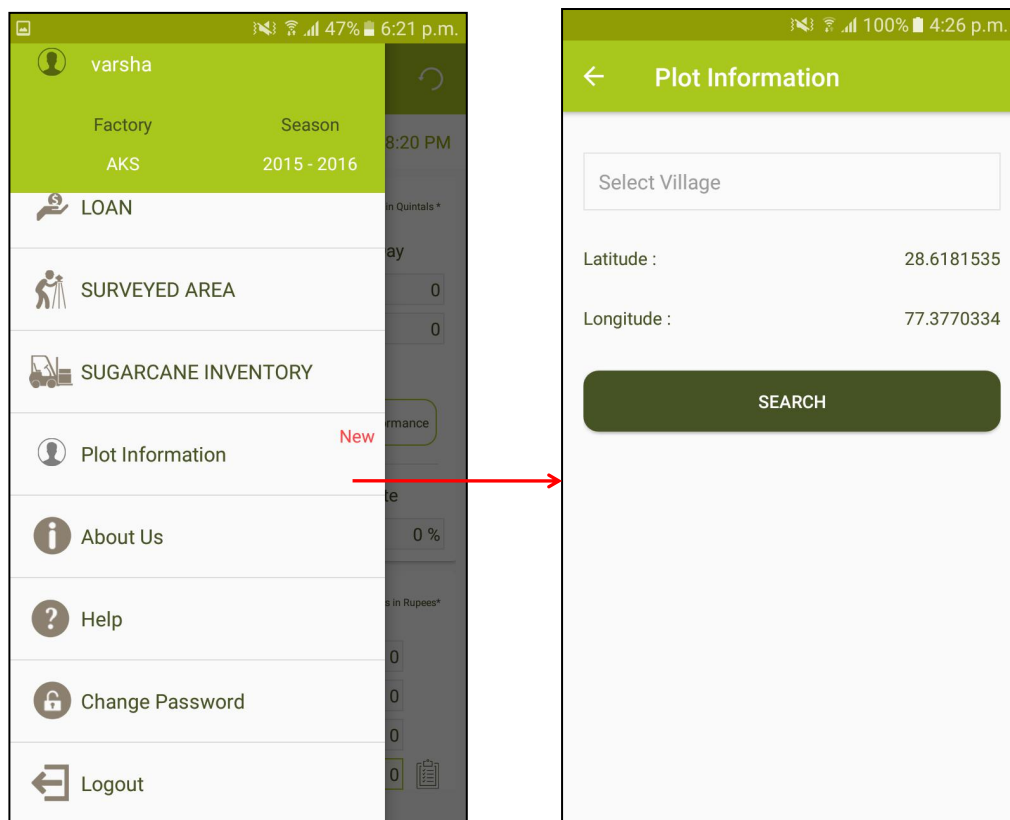

Daily Performance Season Performance

GET PLOT INFORMATION

Select Village- Once user click on Select village than a drop-down list will appear. User need to select the village to know the plot information.

Latitude/Longitude- Those are the values coming by Google API. Its indicate the current user position.

Search- User need to click on “Search” button to know the selected village plot information.

SHOW PLOT INFORMATION

Once user click on Search button than a pop-up will appear on screen to find the plot information. Once all information available than pop-up will disappear and plot information will shown on screen.

For checking other plot information. Click on back arrow button to go back.